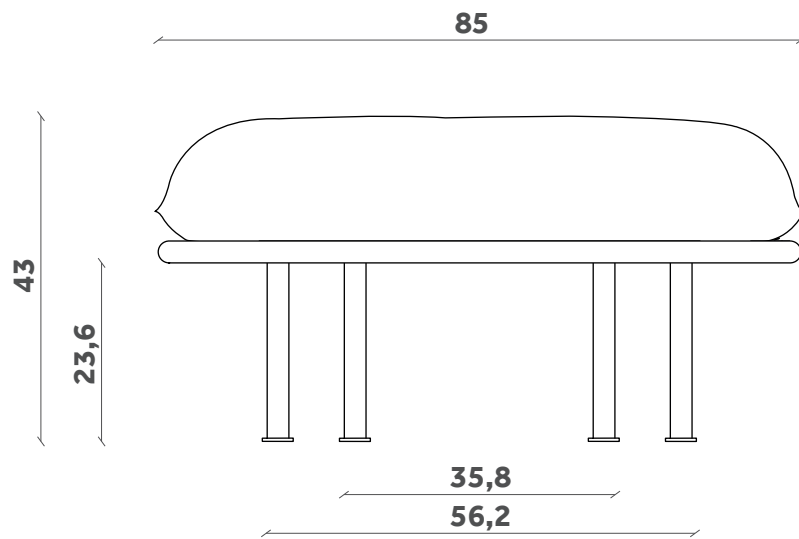

FINITURE / FINISHES

Seduta Seat

Tessuto cliente
min. 2 pezzi
h1,40x1,6ml a seduta

Customer own fabric
min. 2 pieces
h1,40x1,6lm each

Tramè

Beige

Dove Gray

Orange