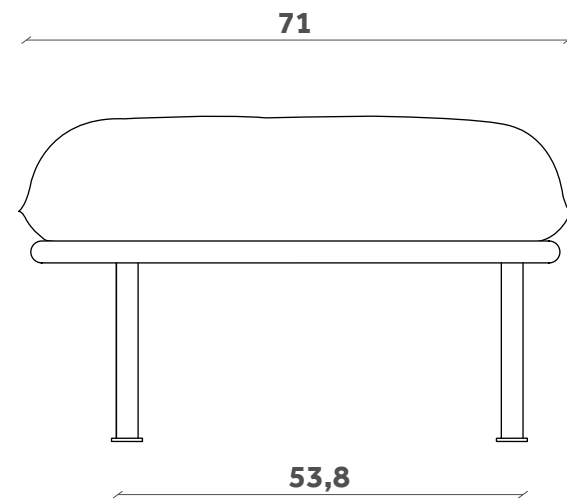

FINITURE / FINISHES

Seduta Seat

Tessuto cliente
min. 2 pezzi
h1,40x1,6ml a seduta

Customer own fabric
min. 2 pieces
h1,40x1,6lm each

Tramè

Beige

Dove Gray

Orange