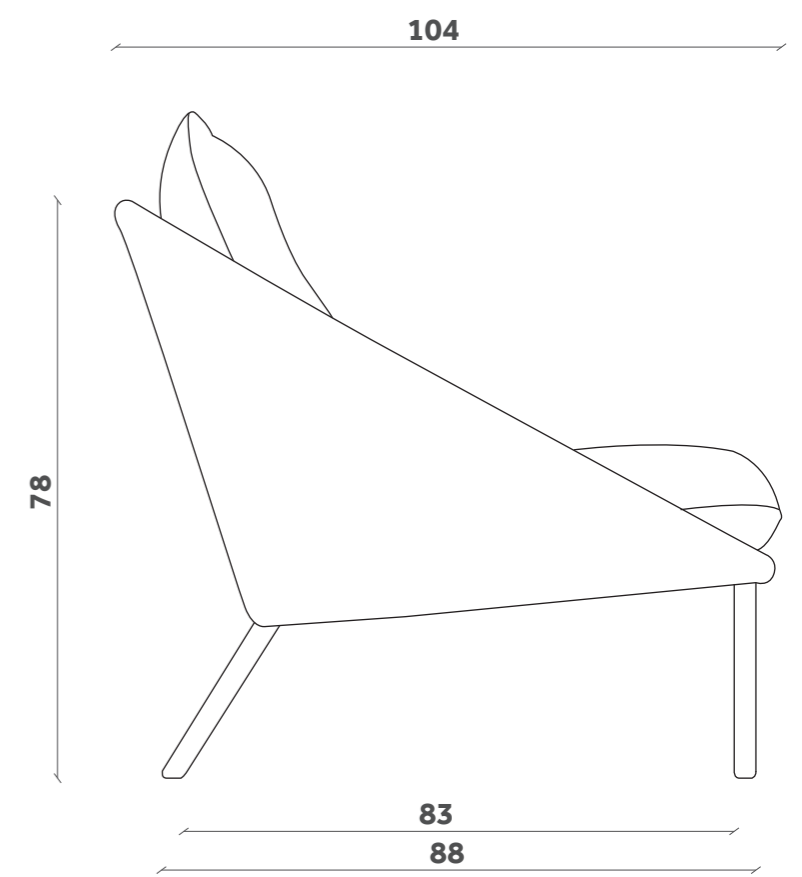

Beige

Yellow

LEM
Divano/Sofa
Design Francesco Beghetto
DV 02

FINITURE / FINISHES

Seduta Seat

Tessuto cliente
h1,40x11ml

Customer own fabric
h1,40x11lm

Tramè