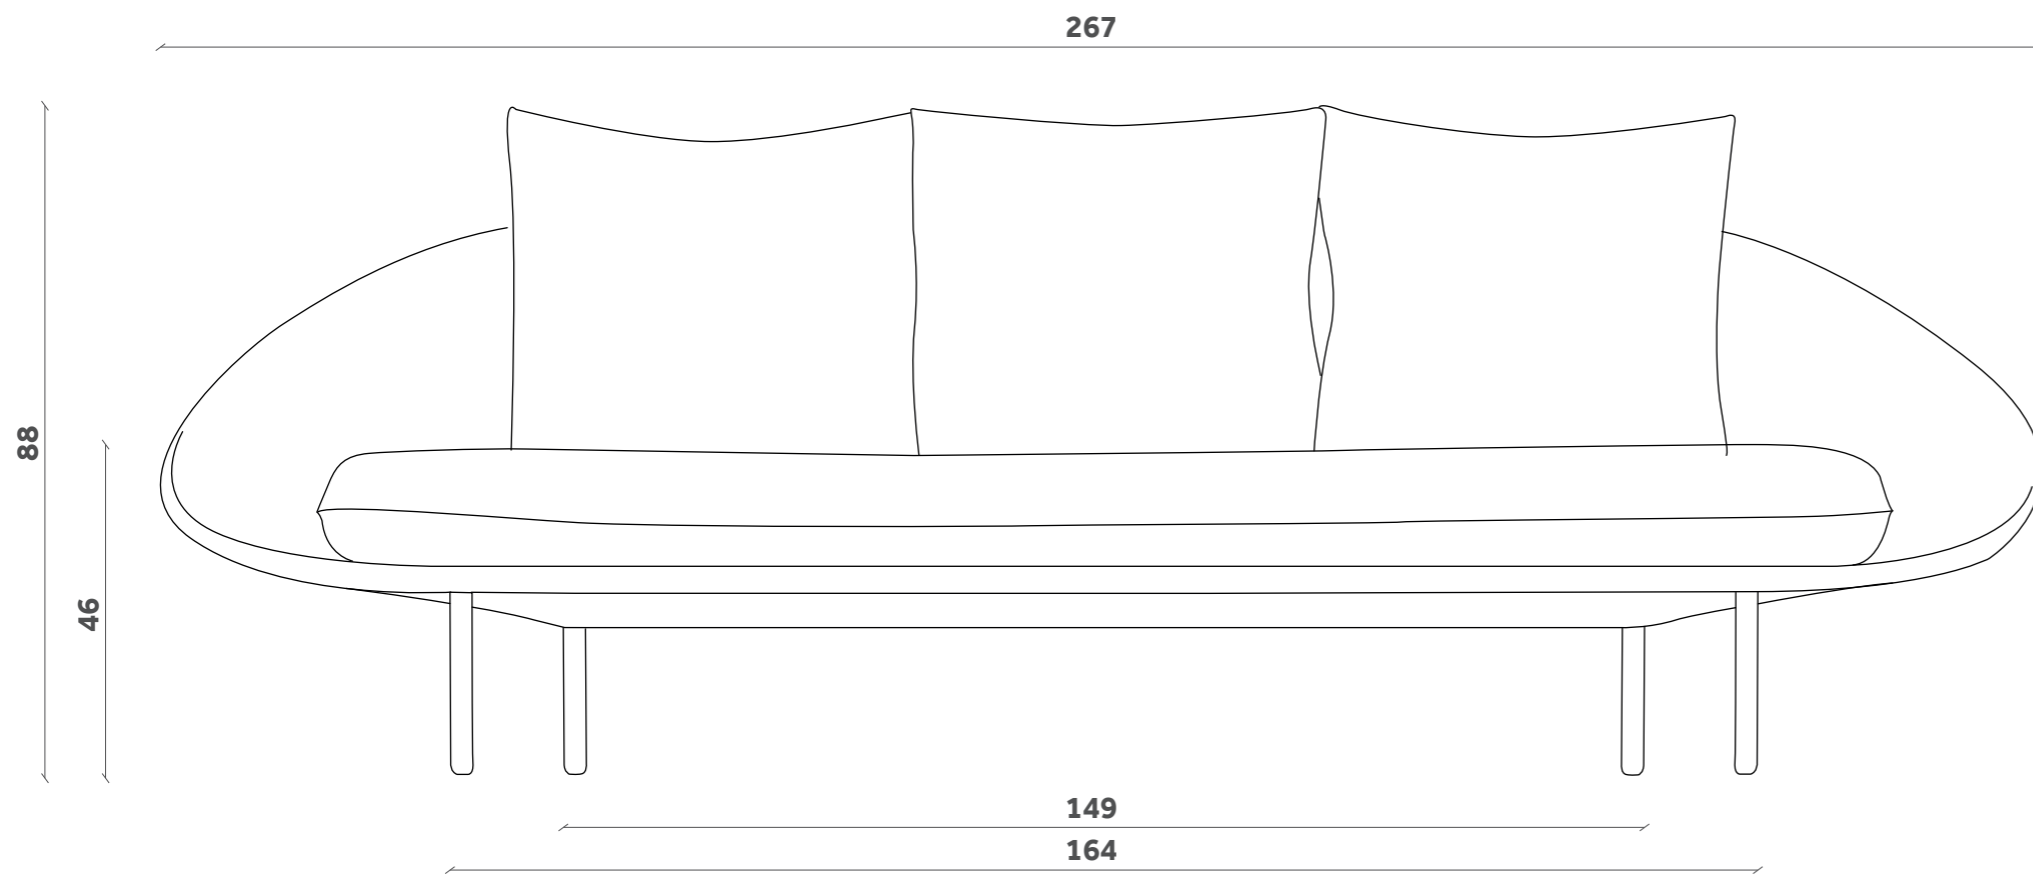

LEM
Divano/Sofa
Design Francesco Beghetto
DV 02